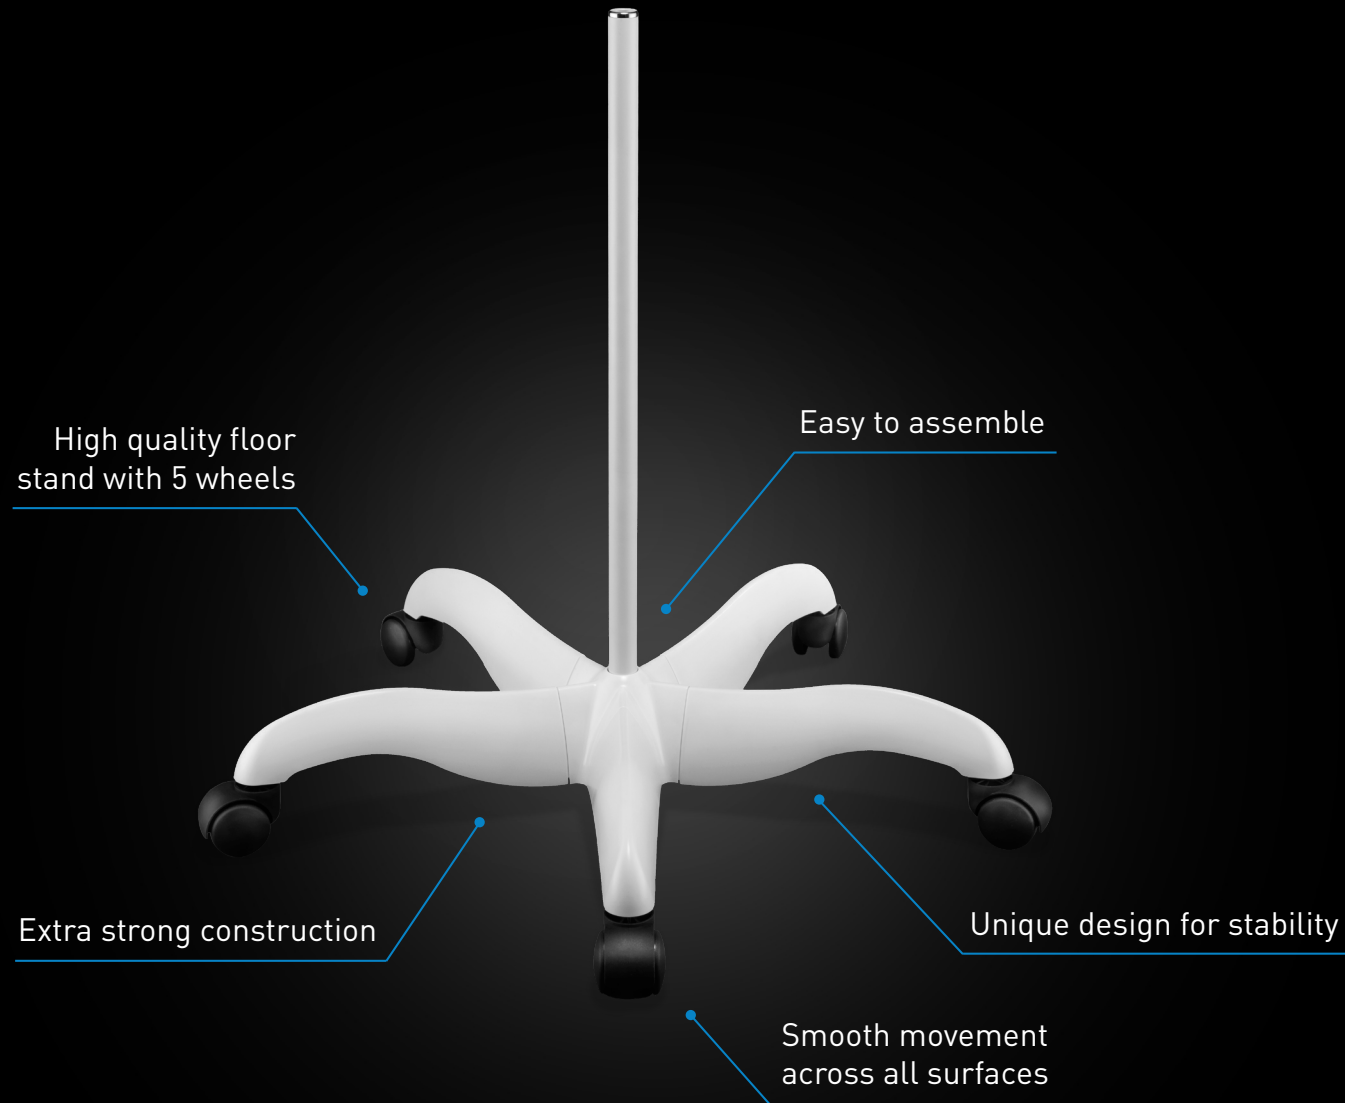

Professional Floor Stand™

WHITE

Features Sheet
D53060

Professional Floor StandTM is compatible with...

Lumi
Task Lamp (D35500)

Luminos
Table Lamp (D35600)

MAG Lamp S
Magnifier (DN1200)

MAG Lamp XL
Magnifier (DN1300)