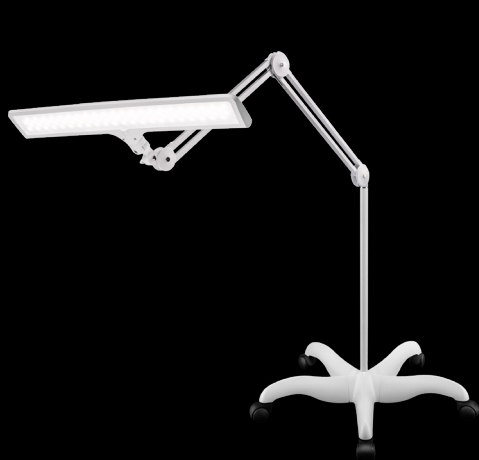

Professional Floor Stand™

WHITE

Features Sheet
D53060

Professional Floor StandTM is compatible with...

Lumi
Task Lamp (D35500)

Luminos
Table Lamp (D35600)

MAG Lamp S
Magnifier (DN1200)

MAG Lamp XL
Magnifier (DN1300)

iQ
Magnifier (D25100)

Omega 5
Magnifier (D25110)

Omega 7
Magnifier (D25130)